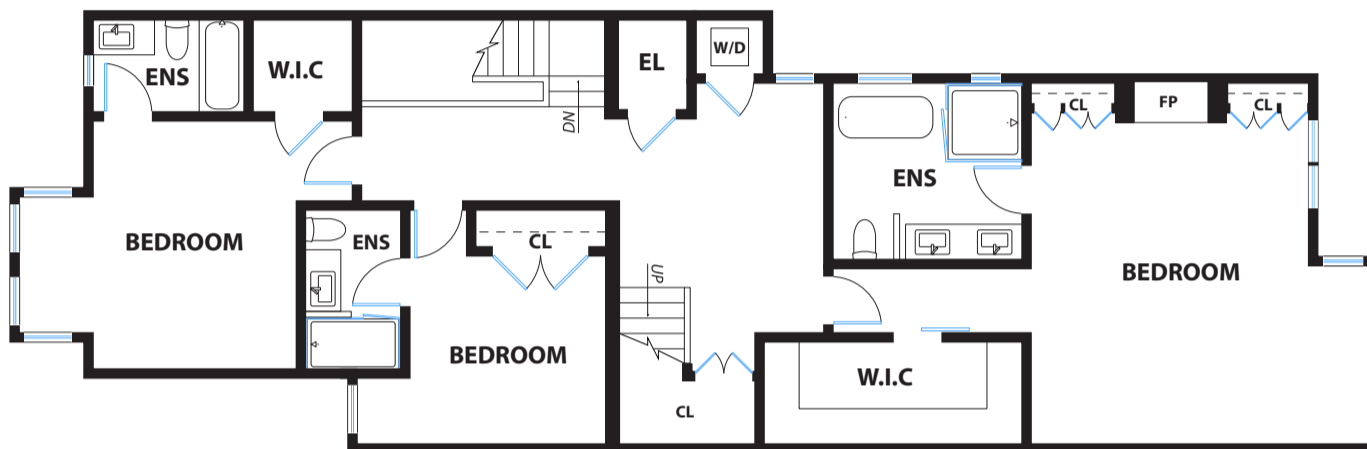

2327-2329 FILLMORE STREET

SAN FRANCISCO

LEVEL TWO

LEVEL ONE

MAIN LEVEL

GROUND LEVEL

GLOSSARY:

- CL= CLOSET
- STORE= STORAGE
- EL = ELEVATOR
- ENS = EN SUITE BATHROOM
- PWD = POWDER ROOM
- FP = FIREPLACE
- W.I.C. = WALK-IN CLOSET
- OV = OVEN
- REF = REFRIGERATOR
- W/D = WASHER/DRYER HOOK-UP
- WH = WATER HEATER

DISCLAIMER: RENDERING BY OPEN HOMES PHOTOGRAPHY. ALL MEASUREMENTS ARE APPROXIMATE AND MAY NOT BE EXACT. DO NOT RELY ON THE ACCURACY OF THIS FLOOR PLAN WHEN DETERMINING THE PRICE OF A PROPERTY OR MAKING DECISIONS REGARDING BUYING OR SELLING OF PROPERTIES WITHOUT INDEPENDENT VERIFICATION.