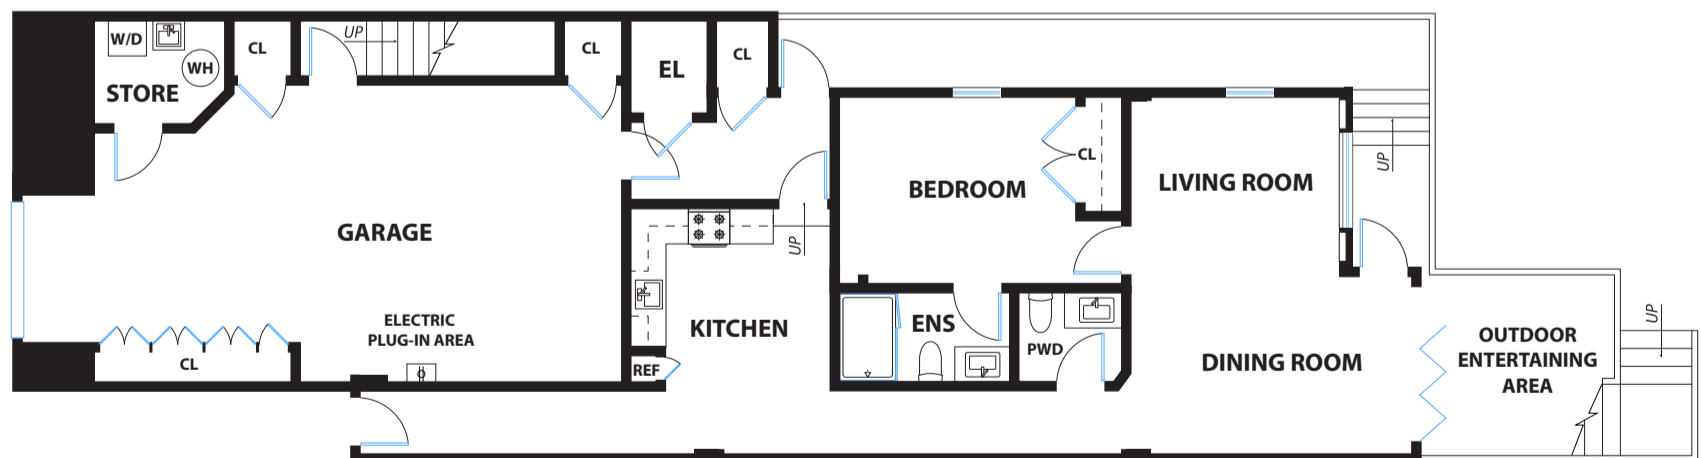

2327-2329 FILLMORE STREET

SAN FRANCISCO

LEVEL TWO

LEVEL ONE

MAIN LEVEL

GROUND LEVEL

GLOSSARY:

- CL= CLOSET
- STORE= STORAGE
- EL = ELEVATOR
- ENS = EN SUITE BATHROOM
- PWD = POWDER ROOM
- FP = FIREPLACE
- W.I.C. = WALK-IN CLOSET
- OV = OVEN
- REF = REFRIGERATOR
- W/D = WASHER/DRYER HOOK-UP
- WH = WATER HEATER

DISCLAIMER: RENDERING BY OPEN HOMES PHOTOGRAPHY. ALL MEASUREMENTS ARE APPROXIMATE AND MAY NOT BE EXACT. DO NOT RELY ON THE ACCURACY OF THIS FLOOR PLAN WHEN DETERMINING THE PRICE OF A PROPERTY OR MAKING DECISIONS REGARDING BUYING OR SELLING OF PROPERTIES WITHOUT INDEPENDENT VERIFICATION.