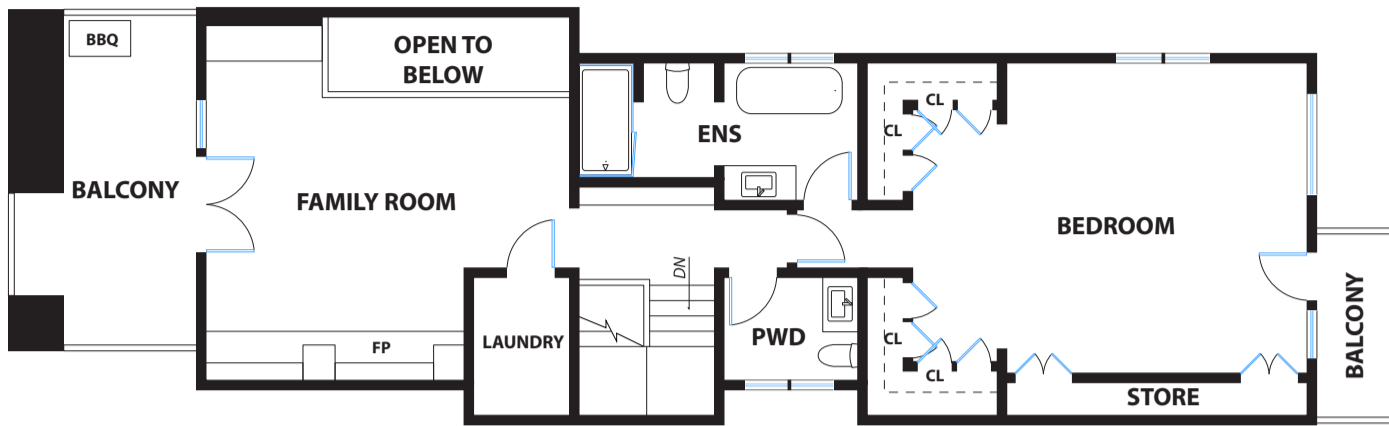

2327-2329 FILLMORE STREET

SAN FRANCISCO

LEVEL TWO

LEVEL ONE

MAIN LEVEL

GROUND LEVEL

GLOSSARY:

- CL= CLOSET
- STORE= STORAGE
- EL = ELEVATOR
- ENS = EN SUITE BATHROOM
- PWD = POWDER ROOM
- FP = FIREPLACE
- W.I.C. = WALK-IN CLOSET
- OV = OVEN
- REF = REFRIGERATOR
- W/D = WASHER/DRYER HOOK-UP
- WH = WATER HEATER

DISCLAIMER: RENDERING BY OPEN HOMES PHOTOGRAPHY. ALL MEASUREMENTS ARE APPROXIMATE AND MAY NOT BE EXACT. DO NOT RELY ON THE ACCURACY OF THIS FLOOR PLAN WHEN DETERMINING THE PRICE OF A PROPERTY OR MAKING DECISIONS REGARDING BUYING OR SELLING OF PROPERTIES WITHOUT INDEPENDENT VERIFICATION.