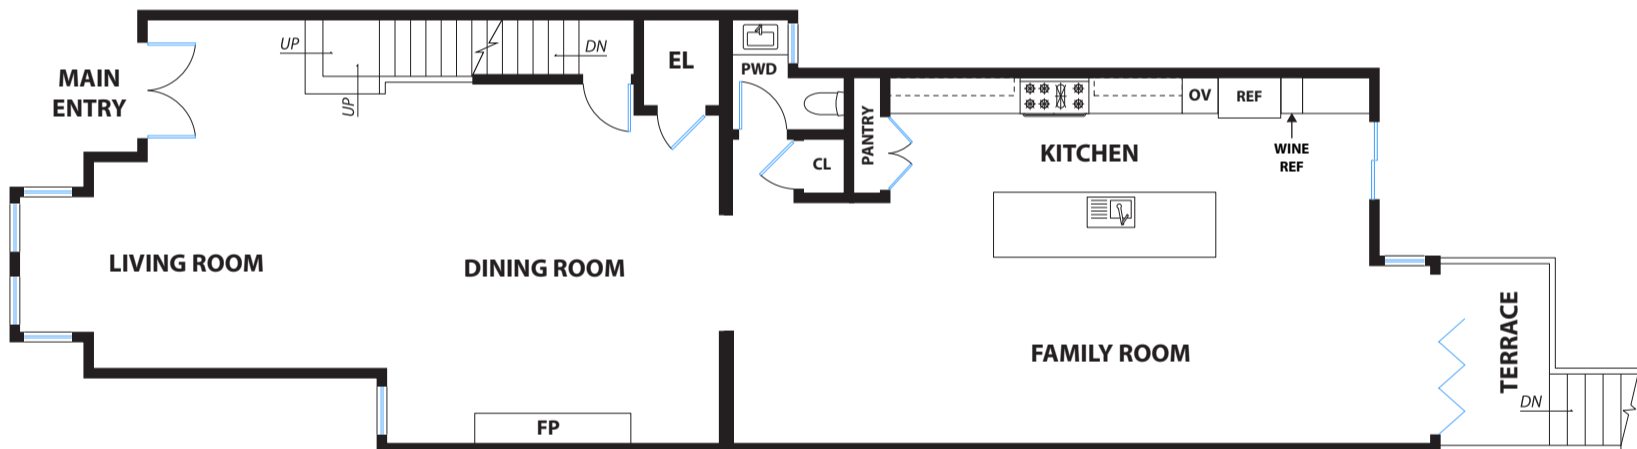

2327-2329 FILLMORE STREET

SAN FRANCISCO

LEVEL TWO

LEVEL ONE

MAIN LEVEL

GROUND LEVEL

GLOSSARY:

- CL= CLOSET
- STORE= STORAGE
- EL = ELEVATOR
- ENS = EN SUITE BATHROOM
- PWD = POWDER ROOM
- FP = FIREPLACE
- W.I.C. = WALK-IN CLOSET
- OV = OVEN
- REF = REFRIGERATOR
- W/D = WASHER/DRYER HOOK-UP
- WH = WATER HEATER

DISCLAIMER: RENDERING BY OPEN HOMES PHOTOGRAPHY. ALL MEASUREMENTS ARE APPROXIMATE AND MAY NOT BE EXACT. DO NOT RELY ON THE ACCURACY OF THIS FLOOR PLAN WHEN DETERMINING THE PRICE OF A PROPERTY OR MAKING DECISIONS REGARDING BUYING OR SELLING OF PROPERTIES WITHOUT INDEPENDENT VERIFICATION.