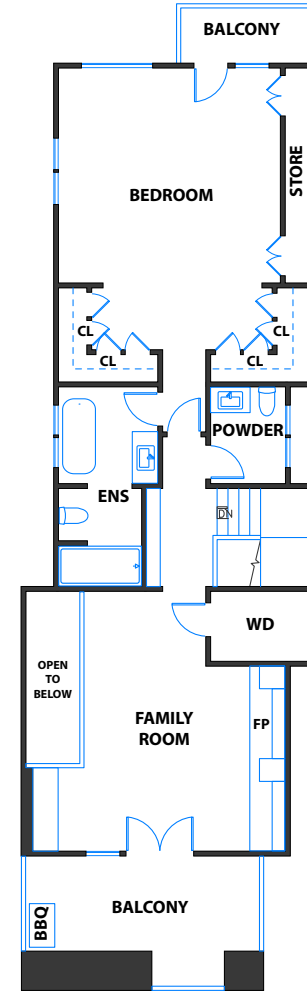

# 2327 FILLMORE STREET, SAN FRANCISCO

- LEGEND:**  
FR: Fridge  
OV: Oven  
PWD: Powder Room  
ENS: En-suite Bathroom  
CL: Closet  
WIC: Walk-in Closet  
WD: Washer/Dryer  
FP: Fireplace

GROUND LEVEL

MAIN LEVEL

LEVEL ONE

LEVEL TWO