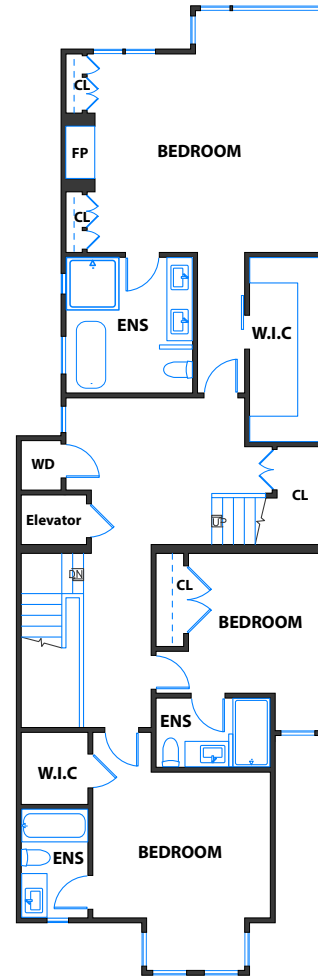

# 2327 FILLMORE STREET, SAN FRANCISCO

- LEGEND:**  
FR: Fridge  
OV: Oven  
PWD: Powder Room  
ENS: En-suite Bathroom  
CL: Closet  
WIC: Walk-in Closet  
WD: Washer/Dryer  
FP: Fireplace

GROUND LEVEL

MAIN LEVEL

LEVEL ONE

LEVEL TWO