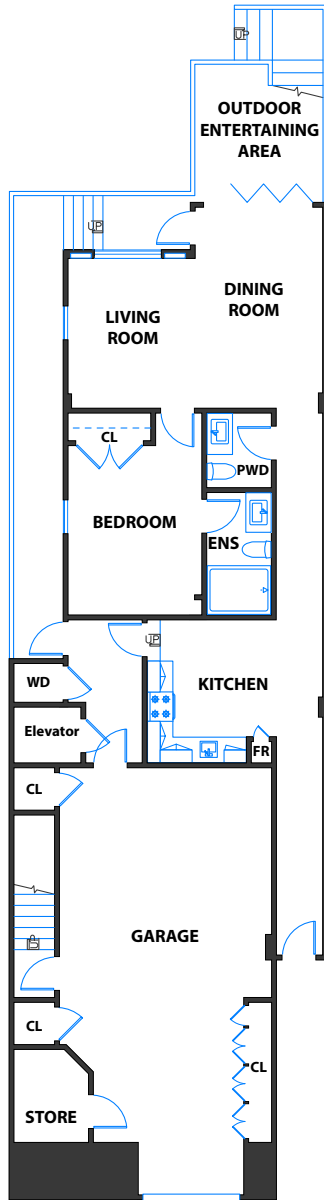

# 2327 FILLMORE STREET, SAN FRANCISCO

- LEGEND:**  
FR: Fridge  
OV: Oven  
PWD: Powder Room  
ENS: En-suite Bathroom  
CL: Closet  
WIC: Walk-in Closet  
WD: Washer/Dryer  
FP: Fireplace

GROUND LEVEL

MAIN LEVEL

LEVEL ONE

LEVEL TWO