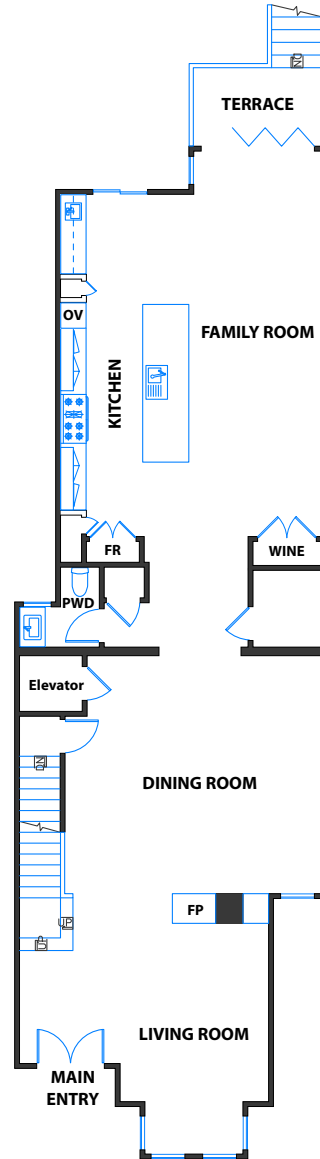

# 2327 FILLMORE STREET, SAN FRANCISCO

- LEGEND:**  
FR: Fridge  
OV: Oven  
PWD: Powder Room  
ENS: En-suite Bathroom  
CL: Closet  
WIC: Walk-in Closet  
WD: Washer/Dryer  
FP: Fireplace

GROUND LEVEL

MAIN LEVEL

LEVEL ONE

LEVEL TWO